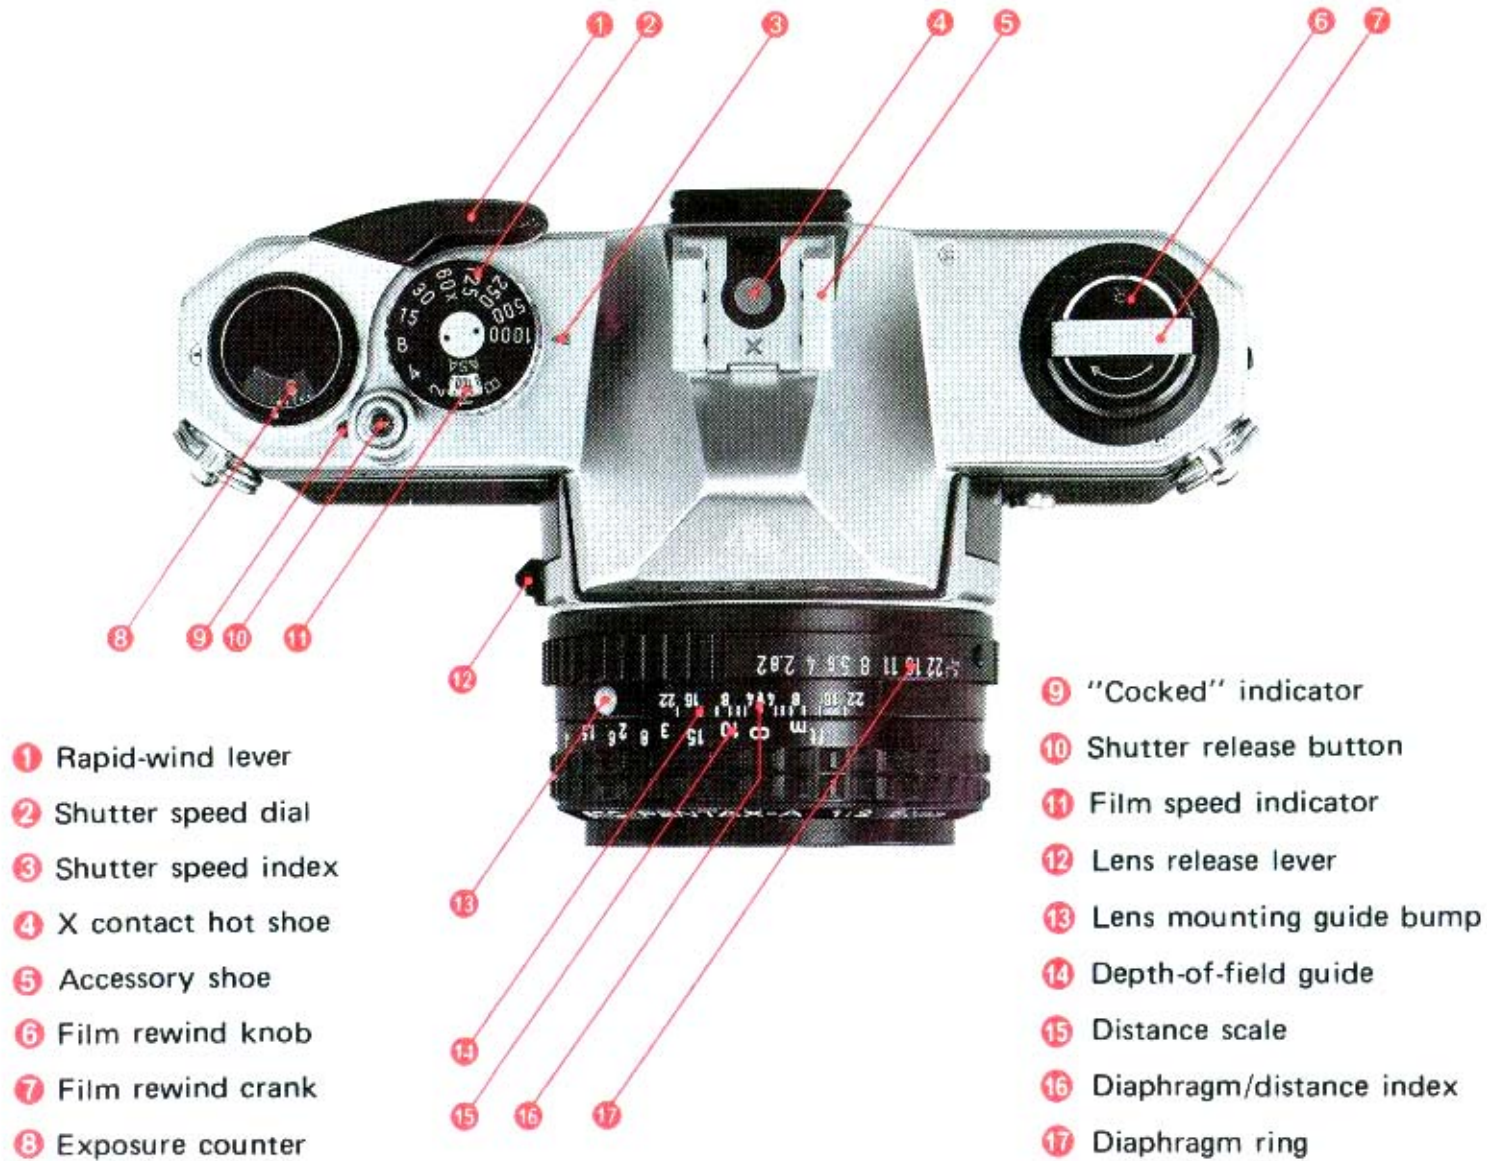

NOMENCLATURE

- 18 Focusing ring
- 19 Strap ring lug
- 20 X flash terminal
- 21 Accessory fitting groove
- 22 Film guide rail
- 23 Film rail

- 24 Viewfinder eyepiece
- 25 Film chamber
- 26 Battery chamber
- 27 Tripod receptacle
- 28 Shutter curtains
- 29 Film rewind button

- 30 Sprocket
- 31 Film take-up spool
- 32 Film roller
- 33 Back cover
- 34 Film pressure plate